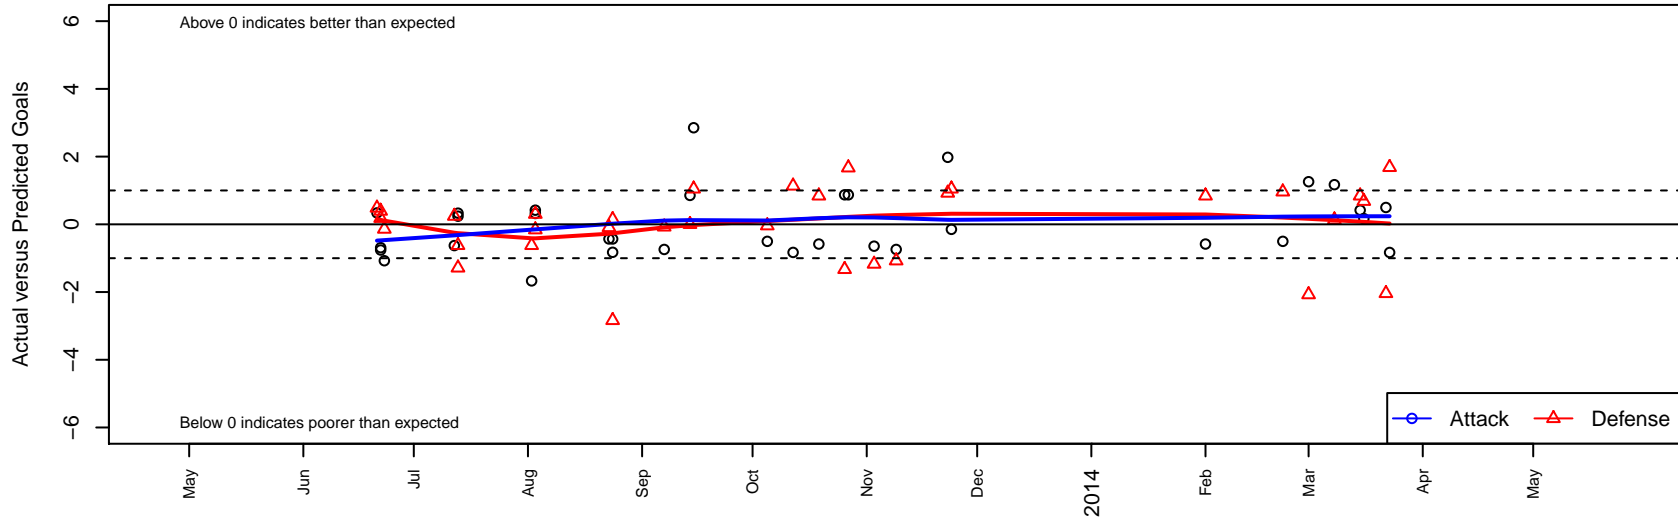

NK Storm G00

North Kitsap SC
 Poulsbo, WA
 G00 total strength=902
 attack=1.26 defense=1.61
 fall league = PSPL Classic 1 U13, Spr PSPL CI
 alt names used:
 NK Storm 00
 110 NK Storm
 NK Storm
 110 NK Storm
 NK Storm
 NK Storm 00

Venues played:
 Baker Blast COPA U13
 Seattle Cup GU13
 Dungeness Cup GU13
 Island Cup GU13 Gold
 PSPL Classic 1 U13
 Spr PSPL Classic 1 U13

NK Storm G00
 Dots are actual minus expected GF (blue circles) and GA (red triangles).
 Blue line is smoothed change in attack strength. Red is smoothed change in defense strength.